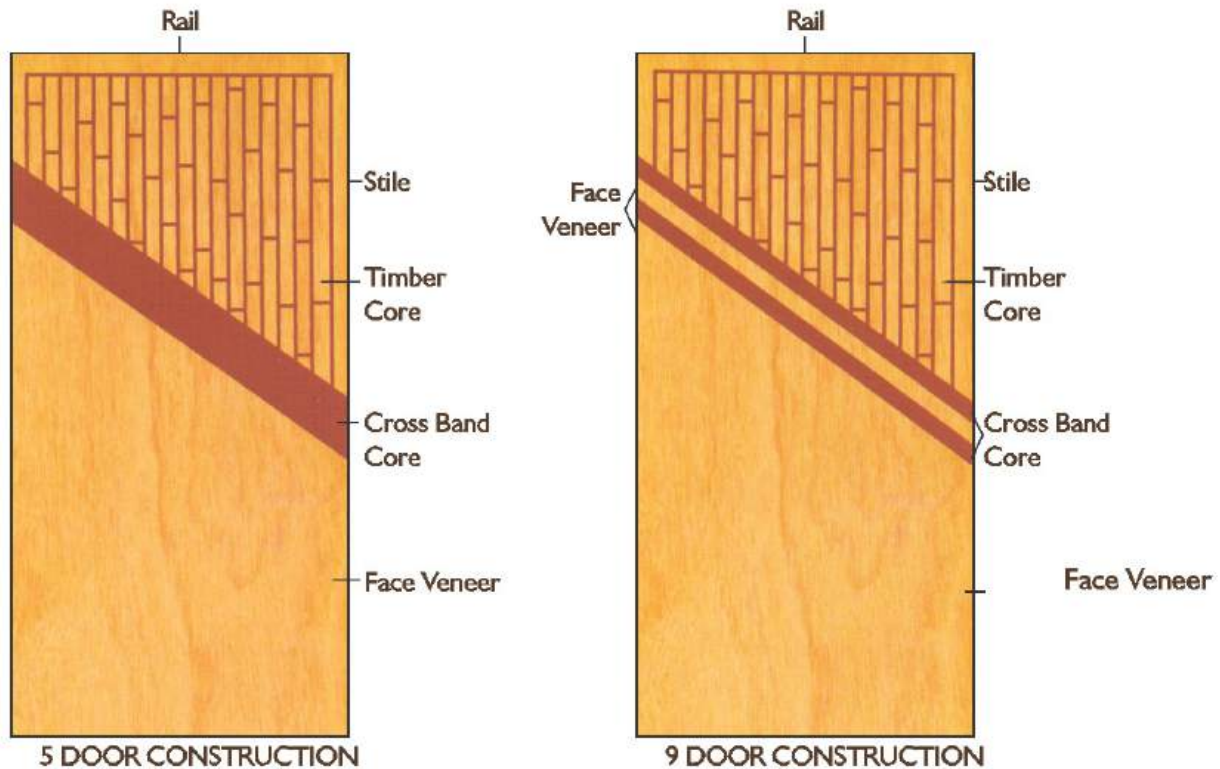

JKMC4 - 927

JKMC4 - 928

JKMC4 - 929

JKMC4 - 930

JKMC4 - 931

JMC4 - 932

Adhesive :

It is the main factor for manufacturing flush door, Superior bonding & water proofing criteria is achieved by using phenol formaldehyde (PF) synthetic resin.

High quality wooden flush doors are therefore in great demand among discerning architects, builders and contractors. JK Brand Flush Doors have solid blockboard core with cross band and face veneers which are bonded with the Hot Press process by using Urea Formaldehyde Resin with REBA for Boiling Water Resistant (B.W.R. Grade) & Phenol formaldehyde Resin for 100% Boiling water proof. (B.W.P. Grade)

Stile/ Rail :

Finger jointed stile/rail made of selected hardwood species with good screw holding capacity.

Timber Core :

Timber core is a traditional core extracted from the natural resources. Mango, Pine, Meranti are very popular filler. Strong and rigid Timber core is also known as solid core or block board. Timber core is chemically treated as per IS-401 and seasoned in automatic kiln seasoning plant as per IS : 1144 Benefit of the process being the reduction of moisture to desired levels and resulting in anti fungal properties and increasing the durability & strength of wood.